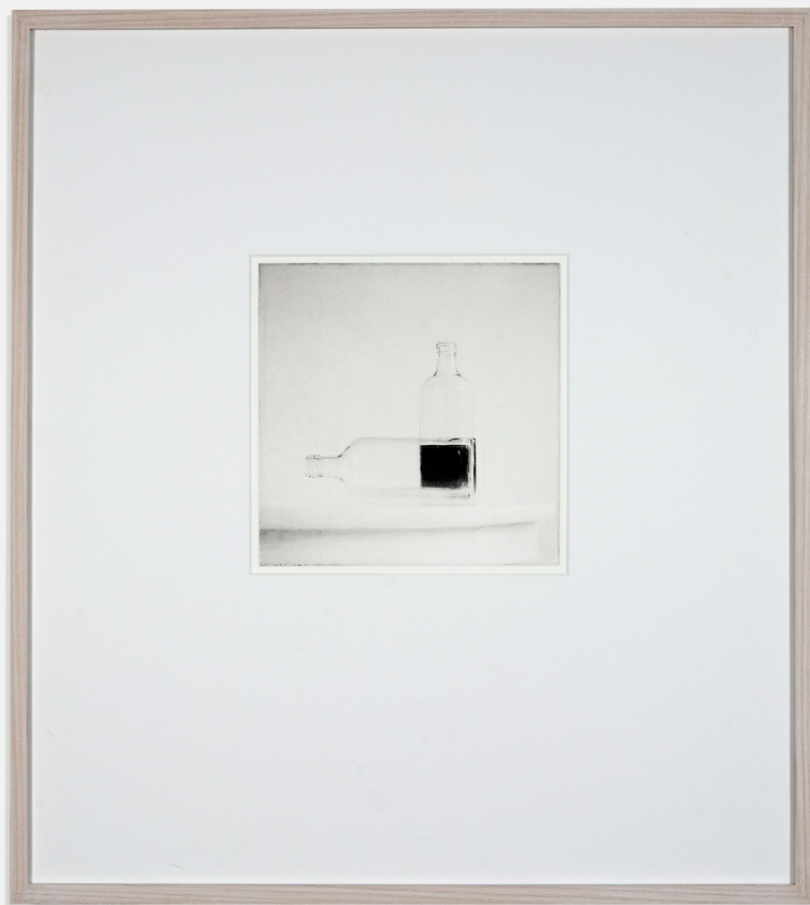

17.5 x 17.5 cm

Framed: 52 x 46 cm

DKK 7,500

SPECTA

JAKOB HUNOSØE

Stone and teapot, 2022

Photogravure on Cuthberts Mill Somerset 300 grs - satin/white. Edition of 9

17.5 x 17.5 cm

DKK 7,500

JAKOB HUNOSØE

The inside of a water can painted black, 2022

Photogravure on Cuthberts Mill Somerset 300 grs - satin/white. Edition of 9

17.5 x 17.5 cm

Framed: 52 x 46 cm

DKK 7,500

JAKOB HUNOSØE

Radiator decorated with yarn, 2022

Photogravure on Cuthberts Mill Somerset 300 grs - satin/white. Edition of 9

17.5 x 17.5 cm

Framed: 52 x 46 cm

DKK 7,500

SPECTA

JAKOB HUNOSØE

A bottle with juice and an empty bottle on a table, 2022

Photogravure on Cuthberts Mill Somerset 300 grs - satin/white. Edition of 9

17.5 x 17.5 cm

Framed: 52 x 46 cm

DKK 7,500

JAKOB HUNOSØE

Pot, glass bowl and pot lid, 2022

Photogravure on Cuthberts Mill Somerset 300 grs - satin/white. Edition of 9